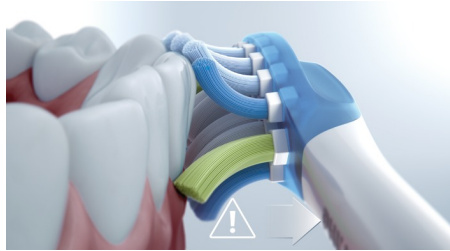

Built-in pressure sensor

You might not notice if you're brushing too hard, but your ExpertClean will. If you need to ease up, this intelligent toothbrush will make a pulsing sound. It's a heads up to let your brush head do the work. 7 out of 10 people found this feature helped them become a better brusher.