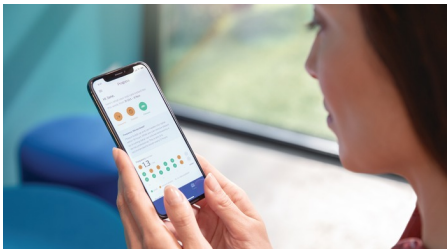

- Start and keep up healthy habits

asimpleswitch.com

Highlights

Removes up to 10 x more plaque*

Know you're getting the deepest possible clean with the C3 Premium Plaque Control brush head. The soft, flexible bristles are designed to curve around the contours of your teeth, giving you 4 x more surface contact** and up to 10 x more plaque removal from hard-to-reach spots.

Progress Report

The DiamondClean 9000 gives you the guidance you need to improve and maintain healthy brushing habits in between dentist check-ups. Built-in smart sensors let you know when you're using too much pressure, and by connecting your brushing experience to the Sonicare app, a personalised Progress Report helps you stay on track and see how much you've improved over time.