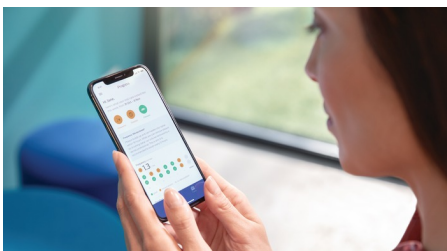

Progress Report

The DiamondClean 9000 gives you the guidance you need to improve and maintain healthy brushing habits in between dentist checkups. Built-in smart sensors let you know when you're using too much pressure, and by connecting your brushing experience to the

Sonicare app, a personalized Progress Report helps you stay on track, to see how much you've improved over time.