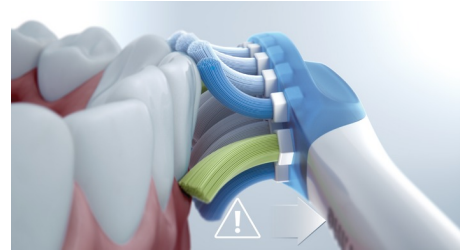

Built-in pressure sensor

You might not notice if you're brushing too hard, but your ExpertClean will. If you need to ease up, this intelligent toothbrush will make a pulsing sound. It's a heads up to let your brush head do the work. 7 out of 10 people found this feature helped them become a better brusher.