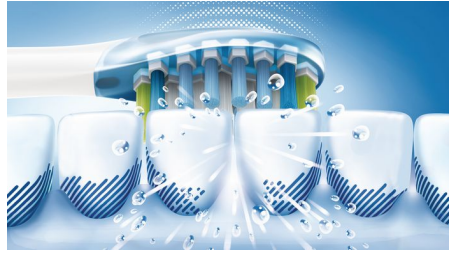

## Adjusts to your teeth

Our AdaptiveClean brush head is the only electric toothbrush head that can follow the unique shape of your teeth and gums. With soft flexible sides made of rubber, the bristles of the brush head can adjust to the shape of each tooth's surface. You get up to 4x more surface contact\* and up to 10x more plaque removal\*\* along the gum line and between teeth. Even hard-to-reach areas get a deep clean that's still gentle on gums.

## Gentle on gums

With an AdaptiveClean brush head, even the deepest clean is gentle. As your sonic toothbrush tracks along the gum line, the flexible sides and bristles of the brush head absorb any excessive pressure you might apply. The soft tissue around your gums is protected even if you brush too hard.

## Our deepest clean

Our most innovative brush head is also our deepest cleaning brush head yet. Thanks to its flexible form, the AdaptiveClean brush head can remove up to 10x more plaque from hard-to-reach areas. The movement of the brush head is specifically designed to enhance the dynamic cleaning action of your Philips sonic toothbrush. However you brush, you get an exceptional clean that you can see and feel.

## Maximized sonic motion

Philips Sonicare's advanced sonic technology pulses water between teeth, and its brush strokes break up plaque and sweep it away for an exceptional daily clean.