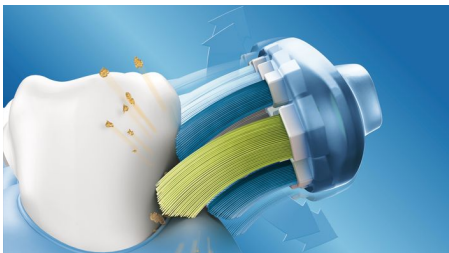

Gentle on gums

With an AdaptiveClean brush head, even the deepest clean is gentle. As your sonic toothbrush tracks along the gum line, the flexible sides and bristles of the brush head absorb any excessive pressure you might apply. The soft tissue around your gums is protected even if you brush too hard.