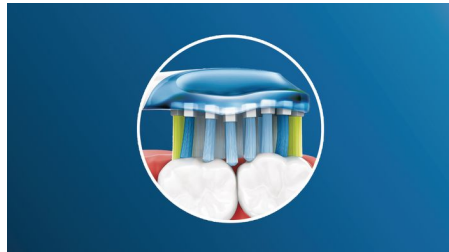

Deep, gentle gum cleaning

Click on our AdaptiveClean brush head for a deep, gentle clean that removes up to 10x more plaque and leaves gums up to 2x healthier in 2 weeks than a manual toothbrush. Soft rubber sides flex along every contour of your teeth and gums to absorb any excess.