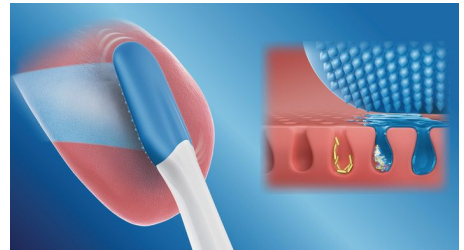

Sonic power

TongueCare+ is the only tongue cleaner with Philips Sonicare strength, to clean away bad-breath bacteria with every stroke. 31,000 vibrations per minute break up tongue debris, sweep away bad-breath bacteria, and drive the bacteria-killing ingredients of the BreathRx tongue spray deeper. Thanks to our Philips Sonicare technology, your tongue will feel cleaner and your breath will stay fresh longer.