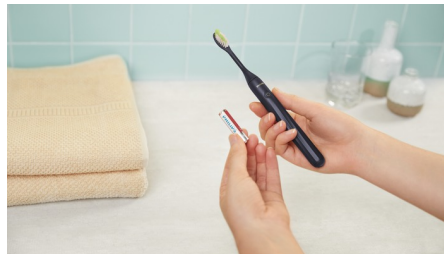

A color for every style

From Miami to Midnight, Mango to Mint, choose the color to match your style. You can mix and match the brush head with the handle and create your own color combination.

Brush for 90 days

Brush with the One for 90 days on a single AAA battery. That's three months of whiter, brighter smiling.

Hassle-free Subscription

Maintaining your toothbrush should be easy. Subscribe to have replacement brush heads and a new battery automatically delivered to your home every 90 days. No worries, just great teeth.

Specifications

Items included

- Handle: 1 Philips One
- Brush heads: 1 Philips One brush head
- Travel case: Philips One travel case
- AAA Alkaline: One

Design and finishing

Color: Mint blue

Technical specifications