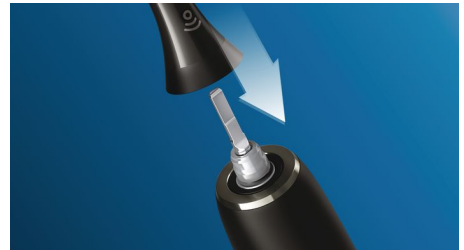

Easy to click-on

Your Premium White brush head fits perfectly with any Philips Sonicare toothbrush handle, except PowerUp Battery and Essence. Simply click on and off for easy replacement and cleaning.