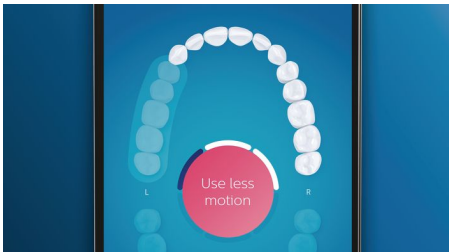

Never miss a spot

The Philips Sonicare app lets you know when you've achieved a thorough clean, and coaches you to be a better, more mindful brusher.