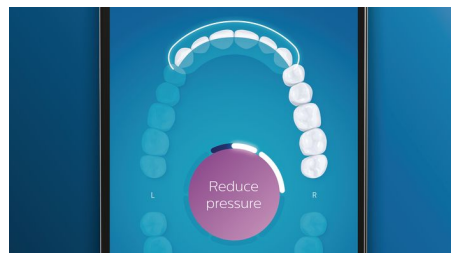

## TouchUp feature

If you happen to miss a spot while brushing your teeth, your app's TouchUp feature will show you. You can then go back for a second pass, and be confident you are getting a complete clean, every time.

## Smart replacement reminders

Brush heads wear-out over time and become less effective at removing plaque. With smart brush head recognition you'll never lose track of when to replace your brush head. Your toothbrush tracks how long and hard you've brushed with each brush head, and will alert you when it's time to replace. You can also monitor the lifetime of your brush heads in the Philips Sonicare app, and even order replacements so you're never caught short.

## Focus areas and goal-setting

Any trouble areas your dentist has pointed out? We'll highlight them on your in-app 3D mouth map, and remind you to pay extra attention to these areas.

## Too much pressure?

You might not notice when you brush too hard, but your DiamondClean Smart will. If you use too much pressure, the light ring on the end of your handle will flash. This is a gentle reminder to ease off the pressure, and let your brush head do the work. 7 out of 10 people found this feature helped them become a better brusher.