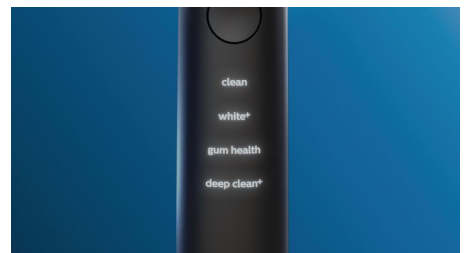

## Too much pressure?

You might not notice when you brush too hard, but your DiamondClean Smart will. If you use too much pressure, the light ring on the end of your handle will flash. This is a gentle reminder to ease off the pressure, and let your brush head do the work. 7 out of 10 people found this feature helped them become a better brusher.

## Easy does it

With an electric toothbrush, you let the brush do the work. We've built a scrubbing sensor into your handle as a gentle reminder to reduce scrubbing. This way, you can improve your technique and get a gentler, more effective clean.

## BrushSync mode pairing

Wondering which mode and intensity you should use? Wonder no longer. A microchip in your brush head tells your DiamondClean Smart which one you're using. So if you click on a gum-care brush head, for example, your toothbrush knows to select the optimal mode and intensity to provide a gentle yet effective care for your gums. All you need to do is to press the power button.

## 4 modes, 3 intensity settings

With DiamondClean Smart you get the full works. Our 3 intensity settings let you boost your clean, and our 4 modes cover all your brushing needs; Clean mode for exceptional daily cleaning, White+ to remove stains, Deep Clean+ for an invigorating deep clean, and Gum Health to gently clean along your gum line.