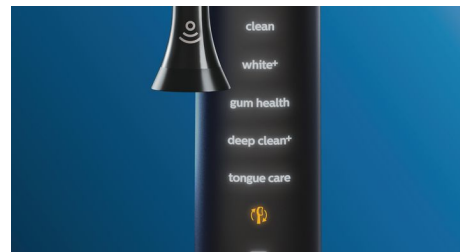

## Too much pressure?

You might not notice when you brush too hard, but your DiamondClean Smart will. If you use too much pressure, the light ring on the end of your handle will flash. This is a gentle reminder to ease off the pressure, and let your brush head do the work. 7 out of 10 people found this feature helped them become a better brusher.

## Easy does it

With an electric toothbrush, you let the brush do the work. We've built a scrubbing sensor into your handle as a gentle reminder to reduce scrubbing. This way, you can improve your technique and get a gentler, more effective clean.

## BrushSync mode pairing

Wondering which mode and intensity you should use? Wonder no longer. A microchip in your brush head tells your DiamondClean Smart which one you're using. So if you click on a gum-care brush head, for example, your toothbrush knows to select the optimal mode and intensity to provide a gentle yet effective care for your gums. All you need to do is to press the power button.