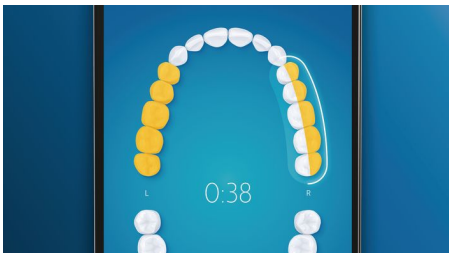

## Say goodbye to plaque

Click on the C3 Premium Plaque Control brush head to experience our deepest clean. With soft flexible sides, the bristles contour to the shape of each tooth's surface to provide 4x more surface contact\*\*\* and remove up to 10x more plaque from hard-to-reach areas\*.

## TouchUp feature

If you happen to miss a spot while brushing your teeth, your app's TouchUp feature will show you. You can then go back for a second pass, and be confident you are getting a complete clean, every time.