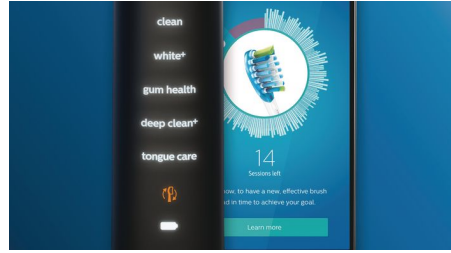

Smart replacement reminders

Brush heads wear-out over time and become less effective at removing plaque. With smart brush head recognition you'll never lose track of when to replace your brush head. Your toothbrush tracks how long and hard you've brushed with each brush head, and will alert you when it's time to replace. You can also monitor the lifetime of your brush heads in the Philips Sonicare app, and even order replacements so you're never caught short.