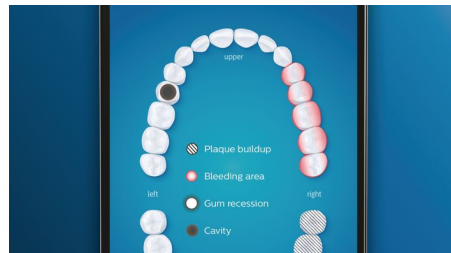

## TouchUp feature

If you happen to miss a spot while brushing your teeth, your app's TouchUp feature will show you. You can then go back for a second pass, and be confident you are getting a complete clean, every time.

## Smart replacement reminders

Brush heads wear-out over time and become less effective at removing plaque. With smart brush head recognition you'll never lose track of when to replace your brush head. Your toothbrush tracks how long and hard you've brushed with each brush head, and will alert you when it's time to replace. You can also monitor the lifetime of your brush heads in the Philips Sonicare app, and even order replacements so you're never caught short.

## Focus areas and goal-setting

Any trouble areas your dentist has pointed out? We'll highlight them on your in-app 3D mouth map, and remind you to pay extra attention to these areas.