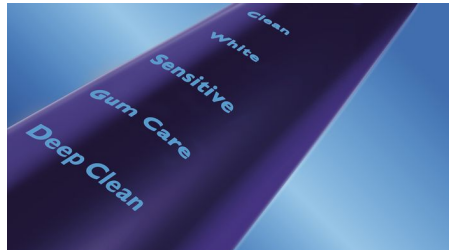

Extra deep cleaning

Our Deep Clean mode means you can really focus on specific areas, paying them extra attention. We've combined our unique brush head motion with an extended 3 minutes of brushing time so your teeth get a truly deep clean.