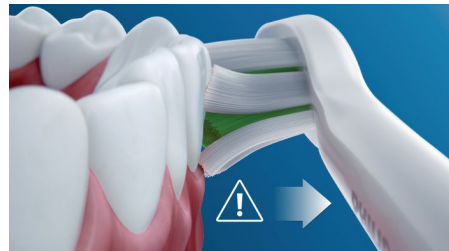

Monitor your brushing pressure

Brushing too hard can damage your teeth and gums. To prevent this, your Philips Sonicare ProtectiveClean emits a gentle pulsing sound to remind you to ease off on the pressure.