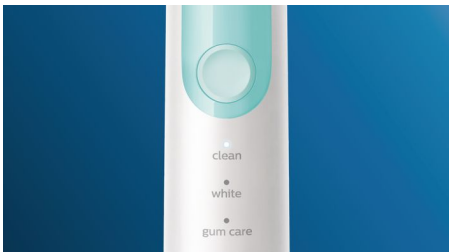

### Innovative technology

- Lets you know if you're pressing too hard
- Always know when to replace your brush heads
- Philips Sonicare's advanced sonic technology
- Connects smart brush handle and smart brush heads

## Naturally whiter teeth

Click on the W2 Optimal White brush head to remove surface stains and reveal a whiter smile. With its densely packed central stainremoval bristles, it's clinically proven to whiten teeth in just one week.

## Three modes

This toothbrush allows you to customize your brushing to your own needs, with a choice of three modes. Clean mode is standard for superior cleaning. White is the ideal mode for removing surface stains. And Gum Care mode adds an extra minute of reduced-power brushing, so you can gently massage your gums.