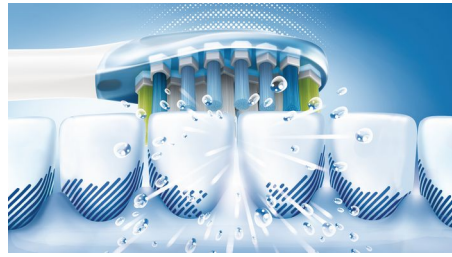

## Adjusts to your teeth

Our AdaptiveClean brush head is the only electric toothbrush head that can follow the unique shape of your teeth and gums. With soft flexible sides made of rubber, the bristles of the brush head can adjust to the shape of each tooth's surface. You get up to 4x more surface contact\* and up to 10x more plaque removal\*\* along the gum line and between teeth. Even hard-to-reach areas get a deep clean that's still gentle on gums.

## Gentle on gums

With an AdaptiveClean brush head, even the deepest clean is gentle. As your sonic toothbrush tracks along the gum line, the flexible sides and bristles of the brush head absorb any excessive pressure you might apply. The soft tissue around your gums is protected even if you brush too hard.

## Our deepest clean

Our most innovative brush head is also our deepest cleaning brush head yet. Thanks to its flexible form, the AdaptiveClean brush head can remove up to 10x more plaque from hard-to-reach areas. The movement of the brush head is specifically designed to enhance the dynamic cleaning action of your Philips Sonicare toothbrush. However you brush, you get an exceptional clean that you can see and feel.

## Maximized sonic motion

Philips Sonicare's advanced sonic technology pulses water between teeth, and its brush strokes break up plaque and sweep it away for an exceptional daily clean.