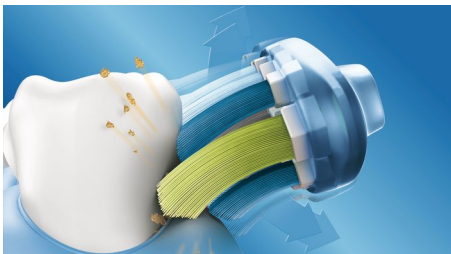

Gentle on gums

With an AdaptiveClean brush head, even the deepest clean is gentle. As your sonic toothbrush tracks along the gum line, the flexible sides and bristles of the brush head absorb any excessive pressure you might apply. The soft tissue around your gums is protected even if you brush too hard.