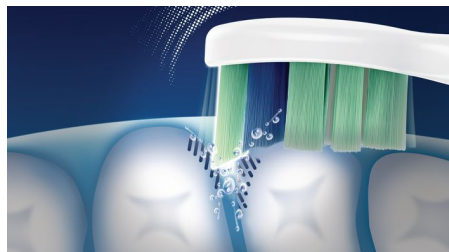

Up to 7x better plaque removal

Removes up to 7x more plaque than a manual toothbrush for a superior clean

Sonic technology

Our sonic technology creates a unique dynamic cleaning action that drives fluid deep between teeth and along the gumline for a thorough-yet-gentle clean

Safe and gentle

The gentle motion of this Philips Sonicare power toothbrush is safe for dental work, including orthodontics, implants and veneers, so you can brush without worry.

Better access to back teeth

Slim, angled brush head provides better access to back teeth and hard-to-reach places

Better in hard-to-reach areas

The slim, angled neck and easy-grip handle of this toothbrush helps with better cleaning in hard-to-reach areas than a manual toothbrush

EasyStart

The EasyStart feature adjusts the power level of the toothbrush over the first 14 uses to help you get used to the Sonicare experience, streamlining the transition from a manual toothbrush

SmarTimer