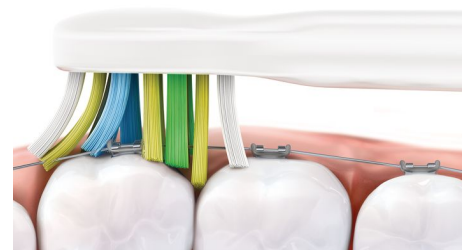

Better access to back teeth

This plaque-removing toothbrush has a slim, angled brush head which provides better access to back teeth and hard-to-reach places.

EasyStart

The EasyStart feature adjusts the power level of the toothbrush over the first 14 uses to help you get used to the Sonicare experience, streamlining the transition from a manual toothbrush

Quadpacer

30 seconds interval timer indicates when you have completed each quadrant of your mouth and signals for you to move on resulting in more consistent cleaning throughout your mouth

Unique sonic technology

Sonicare electric toothbrush's unique dynamic action gently and effectively reaches deep between teeth and along the gumline.

Specifications

Modes

Clean: For exceptional everyday clean

Items included

Handles: 1 2 Series plaque control