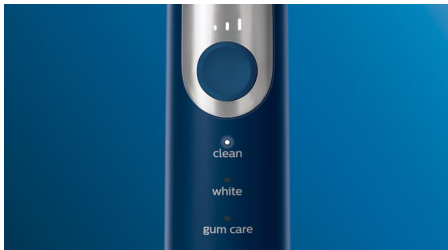

Philips Sonicare technology

Philips Sonicare's advanced sonic technology pulses water between teeth, and its brush strokes break up plaque and sweep it away for an exceptional daily clean.

Mode and intensity pairing

Wondering which mode and intensity you should use? Wonder no longer. BrushSync mode pairing tells your smart handle which smart brush head you're using. So, if you click on a gum care brush head, for example, your toothbrush knows to select the optimal mode and intensity for your gums. All you need to do is to press the power button.

Brushing your way

This toothbrush allows you to customize your brushing with a choice of three modes and three intensities. Clean mode is standard for superior cleaning. White is the ideal mode for removing surface stains. And Gum Care mode adds an extra minute of reduced-power brushing, so you can gently massage your gums. Three intensities allow you to switch the order of 'higher' and 'lower' to align with the intensities from left to right.