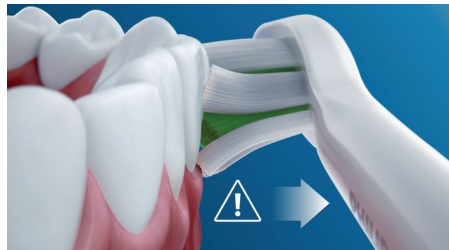

Monitor your brushing pressure

Brushing too hard can damage your teeth and gums. To prevent this, your Philips Sonicare ProtectiveClean emits a gentle pulsing sound to remind you to ease off on the pressure.