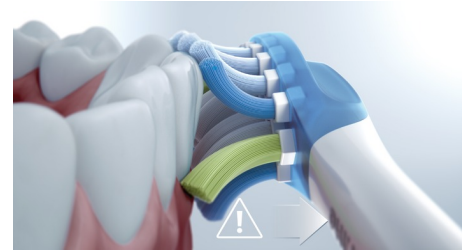

Built-in pressure sensor

You might not notice if you're brushing too hard, but your ExpertClean will. If you need to ease up, this intelligent toothbrush will make a pulsing sound. It's a heads up to let your brush head do the work. 7 out of 10 people found this feature helped them become a better brusher.