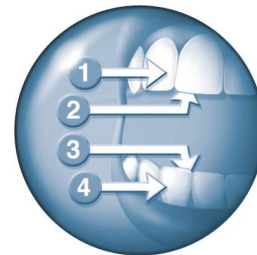

Highlights

Patented dynamic cleaning action

Gently and efficiently reaches between teeth and along the gumline.

Contoured bristles

Extra-soft end-rounded bristles are gentle on teeth and gums

Slim, angled brush neck

Helps clean hard to reach areas.

Naturally whiter teeth

Clinically proven to significantly reduce coffee, tea and tobacco stains for naturally whiter teeth.

Safe and gentle

Philips Sonicare is a gentle electric toothbrush for braces (brush heads wear out sooner when used on braces), and is safe for dental restorations (fillings, crowns, veneers) and periodontal pockets, too.

Improves gum health

This Philips Sonicare electric toothbrush provides optimal cleaning between teeth and along the gumline for improved gum health in just two weeks.

Easy-start

Gently increases power over first 12 uses, to ease into the Sonicare experience

Quadpacer

Quadpacer 30-second interval timer encourages even brushing

Dual Speed Control

Dual Speed Control