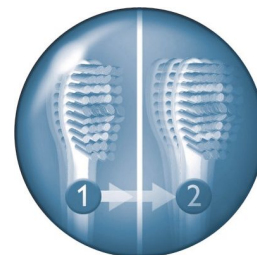

Dual Speed Control