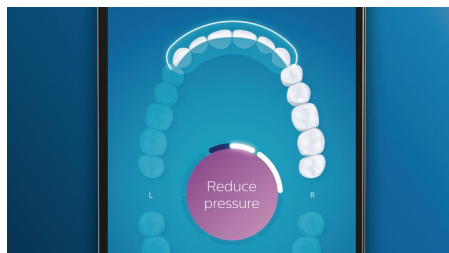

Smart replacement reminders

Brush heads wear-out over time and become less effective at removing plaque. With smart brush head recognition you'll never lose track of when to replace your brush head. Your toothbrush tracks how long and hard you've brushed with each brush head, and will alert you when it's time to replace. You can also monitor the lifetime of your brush heads in the Philips Sonicare app, and even order replacements so you're never caught short.

Focus areas and goal-setting

Any trouble areas your dentist has pointed out? We'll highlight them on your in-app 3D mouth map, and remind you to pay extra attention to these areas.

Too much pressure?

You might not notice when you brush too hard, but your DiamondClean Smart will. If you use too much pressure, the light ring on the end of your handle will flash. This is a gentle reminder to ease off the pressure, and let your brush head do the work. 7 out of 10 people found this feature helped them become a better brusher.

Easy does it

With an electric toothbrush, you let the brush do the work. We've built a scrubbing sensor into your handle as a gentle reminder to reduce scrubbing. This way, you can improve your technique and get a gentler, more effective clean.