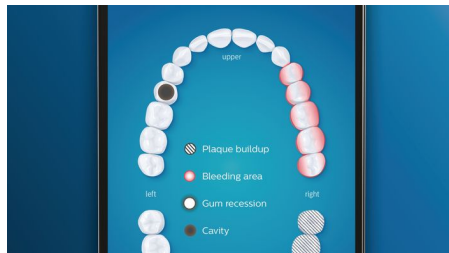

Click on the C3 Premium Plaque Control brush head to experience our deepest clean. With soft flexible sides, the bristles contour to the shape of each tooth's surface to provide 4x more surface contact*** and remove up to 10x more plaque from hard-to-reach areas*.

Never miss a spot

The Philips Sonicare app lets you know when you've achieved a thorough clean, and coaches you to be a better, more mindful brusher.

TouchUp feature

If you happen to miss a spot while brushing your teeth, your app's TouchUp feature will show you. You can then go back for a second pass, and be confident you are getting a complete clean, every time.

Smart replacement reminders

Brush heads wear-out over time and become less effective at removing plaque. With smart brush head recognition you'll never lose track of when to replace your brush head. Your toothbrush tracks how long and hard you've brushed with each brush head, and will alert you when it's time to replace. You can also monitor the lifetime of your brush heads in the Philips Sonicare app, and even order replacements so you're never caught short.

Focus areas and goal-setting

Any trouble areas your dentist has pointed out? We'll highlight them on your in-app 3D mouth map, and remind you to pay extra attention to these areas.

Too much pressure?

You might not notice when you brush too hard, but your DiamondClean Smart will. If you use too much pressure, the light ring on the end of your handle will flash. This is a gentle reminder to ease off the pressure, and let your brush head do the work. 7 out of 10 people found this feature helped them become a better brusher.