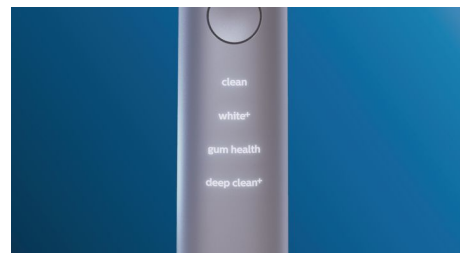

Focus areas and goal-setting

Any trouble areas your dentist has pointed out? We'll highlight them on your in-app 3D mouth map, and remind you to pay extra attention to these areas.

Too much pressure?

You might not notice when you brush too hard, but your DiamondClean Smart will. If you use too much pressure, the light ring on the end of your handle will flash. This is a gentle reminder to ease off the pressure, and let your brush head do the work. 7 out of 10 people found this feature helped them become a better brusher.

Easy does it

With an electric toothbrush, you let the brush do the work. We've built a scrubbing sensor into your handle as a gentle reminder to reduce scrubbing. This way, you can improve your technique and get a gentler, more effective clean.

BrushSync mode pairing

Wondering which mode and intensity you should use? Wonder no longer. A microchip in your brush head tells your DiamondClean Smart which one you're using. So if you click on a gum-care brush head, for example, your toothbrush knows to select the optimal mode and intensity to provide a gentle yet effective care for your gums. All you need to do is to press the power button.

4 modes, 3 intensity settings

With DiamondClean Smart you get the full works. Our 3 intensity settings let you boost your clean, and our 4 modes cover all your brushing needs; Clean mode for exceptional daily cleaning, White+ to remove stains, Deep Clean+ for an invigorating deep clean, and Gum Health to gently clean along your gum line.