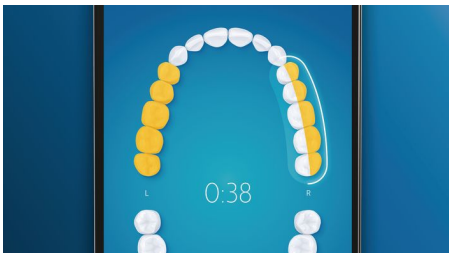

TouchUp feature

If you happen to miss a spot while brushing your teeth, your app's TouchUp feature will show you. You can then go back for a second pass, and be confident you are getting a complete clean, every time.