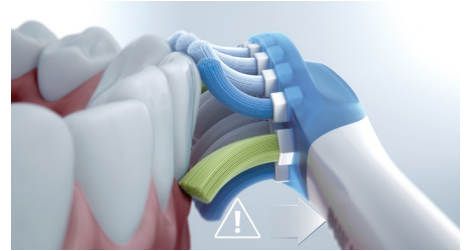

Built-in pressure sensor

You might not notice if you're brushing too hard, but your DiamondClean 9000 will. If you need to ease up, the toothbrush will make a pulsing sound. It's a heads up to let your brush head do the work. 7 out of 10 people found this feature helped them become a better brusher.