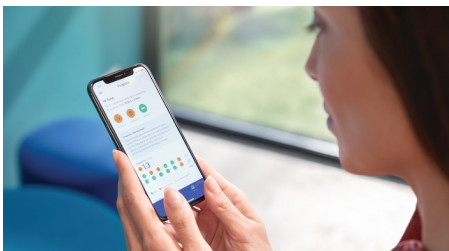

Progress Report

The DiamondClean 9000 gives you the guidance you need to improve and maintain healthy brushing habits in between dentist checkups. Built-in smart sensors let you know when you're using too much pressure, and by

connecting your brushing experience to the Sonicare app, a personalized Progress Report helps you stay on track, to see how much you've improved over time.