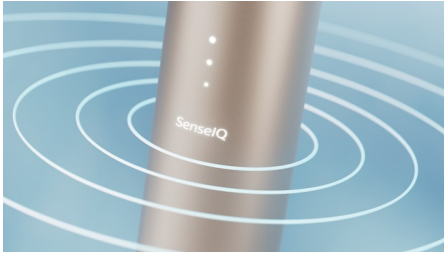

- Sleek and compact design

Premium accessories

- Prestige travel case with USB for go-anywhere style
- Easy charging with the minimalist stand and base

Highlights

SenseIQ technology

As you brush, SenseIQ technology senses pressure, motion, coverage and more up to 100 times per second. It then adapts the intensity if you push too hard. The intelligence of SenseIQ takes the guesswork out of brushing modes, so you can experience effortless care and better brushing over time.