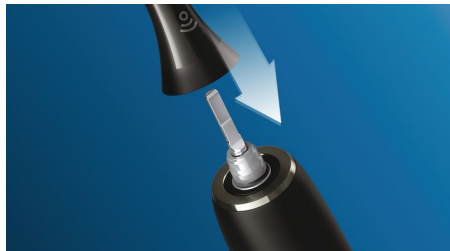

Philips Sonicare technology

Philips Sonicare's advanced sonic technology pulses water between teeth, and its brush strokes break up plaque and sweep it away for an exceptional daily clean.

Brush head replacement cues

Easy to click-on

Your C3 Premium Plaque Defence brush head fits perfectly with any Philips Sonicare toothbrush handle, except PowerUp Battery and Essence. Simply click on and off for easy replacement and cleaning.