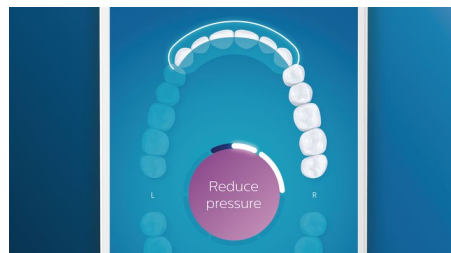

Click on the C3 Premium Plaque Control brush head to experience our deepest clean. With soft flexible sides, the bristles contour to the shape of each tooth's surface to provide 4x more surface contact*** and remove up to 10x more plaque from hard-to-reach areas*.

Smart replacement reminders

Brush heads wear-out over time and become less effective at removing plaque. With smart brush head recognition you'll never lose track of when to replace your brush head. Your toothbrush tracks how long and hard you've brushed with each brush head, and will alert you when it's time to replace. You can also monitor the lifetime of your brush heads in the Philips Sonicare app, and even order replacements so you're never caught short.

Focus areas and goal-setting

Any trouble areas your dentist has pointed out? We'll highlight them on your in-app 3D mouth map, and remind you to pay extra attention to these areas.

Too much pressure?

You might not notice when you brush too hard, but your DiamondClean Smart will. If you use too much pressure, the light ring on the end of your handle will flash. This is a gentle reminder to ease off the pressure, and let your brush head do the work. 7 out of 10 people found this feature helped them become a better brusher.

Easy does it

With an electric toothbrush, you let the brush do the work. We've built a scrubbing sensor into your handle as a gentle reminder to reduce scrubbing. This way, you can improve your technique and get a gentler, more effective clean.