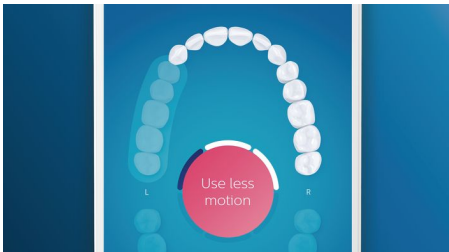

Optimize your brushing

- Make sure you're getting the most from your brush head
- Brush heads automatically select the optimal settings
- Choose from 4 modes and 3 intensity settings

Highlights

Say goodbye to plaque

Click on the C3 Premium Plaque Control brush head to experience our deepest clean. With soft flexible sides, the bristles contour to the shape of each tooth's surface to provide 4x more surface contact*** and remove up to 10x more plaque from hard-to-reach areas*.

Never miss a spot

The Philips Sonicare app lets you know when you've achieved a thorough clean, and coaches you to be a better, more mindful brusher.

TouchUp feature

If you happen to miss a spot while brushing your teeth, your app's TouchUp feature will show you. You can then go back for a second pass, and be confident you are getting a complete clean, every time.

Focus areas and goal-setting

Any trouble areas your dentist has pointed out? We'll highlight them on your in-app 3D mouth map, and remind you to pay extra attention to these areas.

Too much pressure?

You might not notice when you brush too hard, but your DiamondClean Smart will. If you use too much pressure, the light ring on the end of your handle will flash. This is a gentle reminder to ease off the pressure, and let your brush head do the work. 7 out of 10 people found this feature helped them become a better brusher.