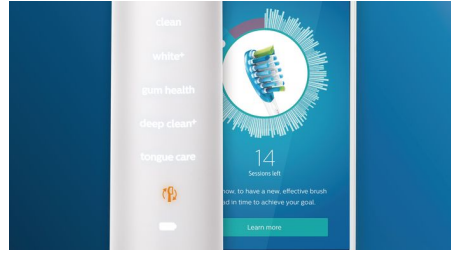

Click on the C3 Premium Plaque Control brush head to experience our deepest clean. With soft flexible sides, the bristles contour to the shape of each tooth's surface to provide 4x more surface contact*** and remove up to 10x more plaque from hard-to-reach areas*.

Never miss a spot

The Philips Sonicare app lets you know when you've achieved a thorough clean, and coaches you to be a better, more mindful brusher.

TouchUp feature

If you happen to miss a spot while brushing your teeth, your app's TouchUp feature will show you. You can then go back for a second pass, and be confident you are getting a complete clean, every time.

Smart replacement reminders

Brush heads wear-out over time and become less effective at removing plaque. With smart brush head recognition you'll never lose track of when to replace your brush head. Your toothbrush tracks how long and hard you've brushed with each brush head, and will alert you when it's time to replace. You can also monitor the lifetime of your brush heads in the Philips Sonicare app, and even order replacements so you're never caught short.

Focus areas and goal-setting

Any trouble areas your dentist has pointed out? We'll highlight them on your in-app 3D mouth map, and remind you to pay extra attention to these areas.

Too much pressure?

You might not notice when you brush too hard, but your DiamondClean Smart will. If you use too much pressure, the light ring on the end of your handle will flash. This is a gentle reminder to ease off the pressure, and let your brush head do the work. 7 out of 10 people found this feature helped them become a better brusher.