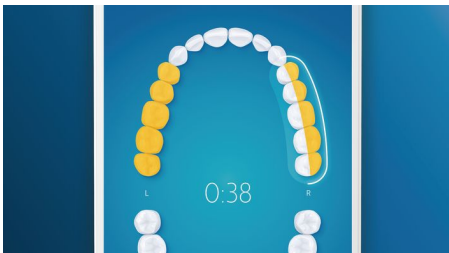

TouchUp feature

If you happen to miss a spot while brushing your teeth, your app's TouchUp feature will show you. You can then go back for a second pass, and be confident you are getting a complete clean, every time.