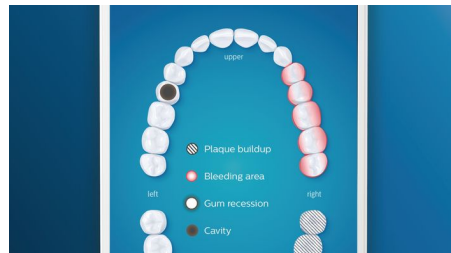

Click on the C3 Premium Plaque Control brush head to experience our deepest clean. With soft flexible sides, the bristles contour to the shape of each tooth's surface to provide 4x more surface contact*** and remove up to 10x more plaque from hard-to-reach areas*.

Never miss a spot

The Philips Sonicare app lets you know when you've achieved a thorough clean, and coaches you to be a better, more mindful brusher.

TouchUp feature

If you happen to miss a spot while brushing your teeth, your app's TouchUp feature will show you. You can then go back for a second pass, and be confident you are getting a complete clean, every time.

Smart replacement reminders

Brush heads wear-out over time and become less effective at removing plaque. With smart brush head recognition you'll never lose track of when to replace your brush head. Your toothbrush tracks how long and hard you've brushed with each brush head, and will alert you when it's time to replace. You can also monitor the lifetime of your brush heads in the Philips Sonicare app, and even order replacements so you're never caught short.

Focus areas and goal-setting

Any trouble areas your dentist has pointed out? We'll highlight them on your in-app 3D mouth map, and remind you to pay extra attention to these areas.

Too much pressure?

You might not notice when you brush too hard, but your DiamondClean Smart will. If you use too much pressure, the light ring on the end of your handle will flash. This is a gentle reminder to ease off the pressure, and let your brush head do the work. 7 out of 10 people found this feature helped them become a better brusher.