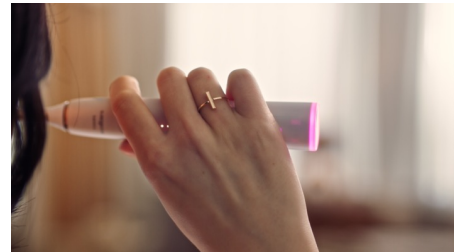

Cares for your oral health

Philips Sonicare 9900 Prestige is designed around you. Its state-of-the-art technology is so in tune with you and effortless to use that you barely know it is there. Luckily, the results say it all.

Real-time feedback

You might not notice when you brush too hard or start scrubbing, but your toothbrush will. The light ring on the end of your handle will gently remind you to ease off the pressure or scrubbing motion.