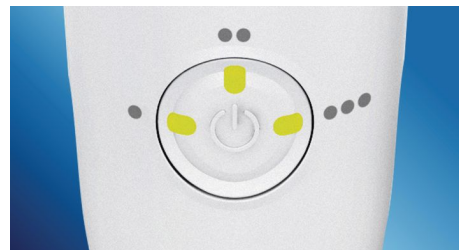

Triple burst customization

AirFloss Pro/Ultra's powerful spray can be customized to your liking, with single, double or triple bursts for each press of the activation button.