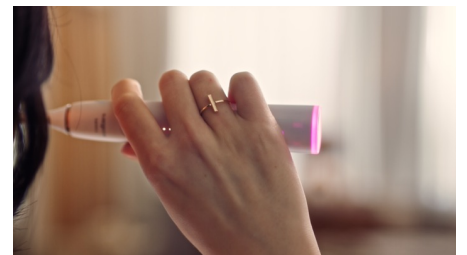

## Cares for your oral health

Philips Sonicare 9900 Prestige is designed around you. Its state-of-the-art technology is so in tune with you and effortless to use that you barely know it is there. Luckily, the results say it all.

## Real-time feedback

You might not notice when you brush too hard or start scrubbing, but your toothbrush will. The light ring on the end of your handle will gently remind you to ease off the pressure or scrubbing motion.