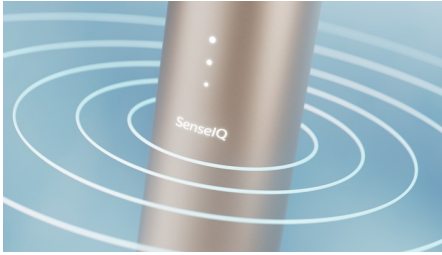

Highlights

SenseIQ technology

As you brush, SenseIQ technology senses pressure, motion, coverage and more up to 100 times per second. It then adapts the intensity if you push too hard. The intelligence of SenseIQ takes the guesswork out of brushing modes, so you can experience effortless care and better brushing over time.