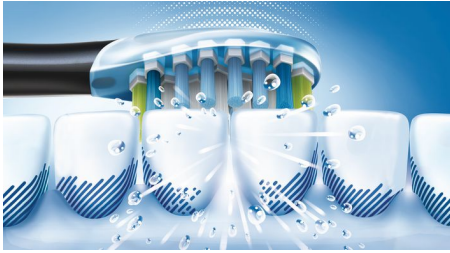

- Removes up to 10x more plaque than a manual toothbrush
- Whitens teeth more than 2x better than a manual toothbrush
- Improves gum health in only two weeks

Provides a superior clean

- DiamondClean toothbrush head for Sonicare's best whitening
- Follows the shape of your teeth and gums for a deeper clean
- New Deep Clean: Effortlessly tackle trouble spots
- Dynamic cleaning action for better oral health

Designed around you

- Dual Charging System: Charging glass and travel case
- Timers to help encourage thorough brushing

Highlights

Removes up to 10x more plaque

Removes up to 10 times more plaque from hard to reach places than a manual toothbrush with AdaptiveClean brush head.

This Philips Sonicare electric toothbrush provides optimal cleaning between teeth and along the gumline for improved gum health in just two weeks.

AdaptiveClean brush head

Our AdaptiveClean brush head is the only electric toothbrush head that can follow the unique shape of your teeth and gums. With soft flexible sides made of rubber, this brush head can follow every curve. It offers up to 4x more surface contact and up to 10x more plaque removal along the gum line and between teeth. As the brush tracks along the gum line, it absorbs any excessive brushing pressure you might apply so you can be gentle on gums however you brush.