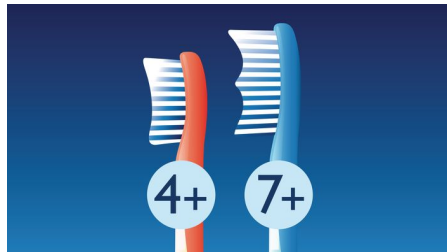

Highlights

Sonic technology

Philips Sonicare electric toothbrush's unique dynamic action gently and effectively reaches deep between teeth and along the gumline.

Rubberized brush head

Rubberized brush head is designed to protect young teeth

KidTimer

Increases brushing time slowly over 90 days, building towards the dentist recommended 2 minutes

Power modes

2 Kid-friendly power modes adapts to different ages providing a gentle cleaning that's ideal for different ages. There is a low mode for ages 4 and up and high mode for ages 7 and older

Age-appropriate brush heads

This Philips Sonicare electric toothbrush has 2 brush head sizes that are specifically designed to gently clean and protect teeth at key developmental stages

KidPacer

KidPacer encourage kids to brush their entire mouth effectively for the dentist-recommended 2 minutes

Interchangeable panels

Allows kids to customize their toothbrush

Anti-roll shape

Sturdy handle design allows kids to store upright as well as apply toothpaste while the toothbrush is laying flat.

Multi grip design