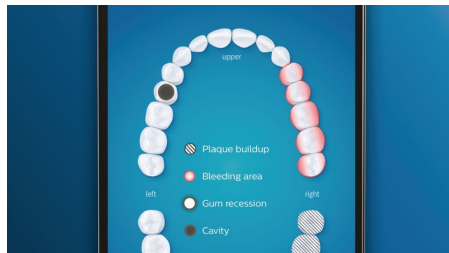

## Whiter teeth, fast

Click on the W3 Premium White brush head to remove surface stains and reveal your whitest smile. With its densely packed central stain removal bristles, it's clinically proven to remove up to 100% more stains in just three days.\*\*

## TongueCare+ tongue brush

Click on the TongueCare+ tongue brush to gently remove odor causing bacteria from the pores of your tongue. Its 240 specially designed MicroBristles get between all your tongue's ridges and grooves to remove bacteria and debris that lead to bad breath. Team with our antibacterial BreathRx tongue spray for superior cleaning and super fresh breath.

## Focus areas and goal-setting

Any trouble areas your dentist has pointed out? We'll highlight them on your in-app 3D mouth map, and remind you to pay extra attention to these areas.