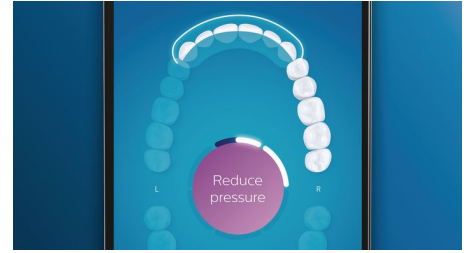

## Never miss a spot

The Philips Sonicare app lets you know when you've achieved a thorough clean, and coaches you to be a better, more mindful brusher.

## Too much pressure?

You might not notice when you brush too hard, but your DiamondClean Smart will. If you use too much pressure, the light ring on the end of your handle will flash. This is a gentle reminder to ease off the pressure, and let your brush head do the work. 7 out of 10 people found this feature helped them become a better brusher.