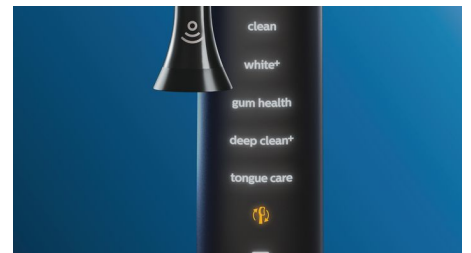

## Too much pressure?

You might not notice when you brush too hard, but your DiamondClean Smart will. If you use too much pressure, the light ring on the end of your handle will flash. This is a gentle reminder to ease off the pressure, and let your brush head do the work. 7 out of 10 people found this feature helped them become a better brusher.

## Easy does it

With an electric toothbrush, you let the brush do the work. We've built a scrubbing sensor into your handle as a gentle reminder to reduce scrubbing. This way, you can improve your technique and get a gentler, more effective clean.

## BrushSync mode pairing

Wondering which mode and intensity you should use? Wonder no longer. A microchip in your brush head tells your DiamondClean Smart which one you're using. So if you click on a gum-care brush head, for example, your toothbrush knows to select the optimal mode and intensity to provide a gentle yet effective care for your gums. All you need to do is to press the power button.