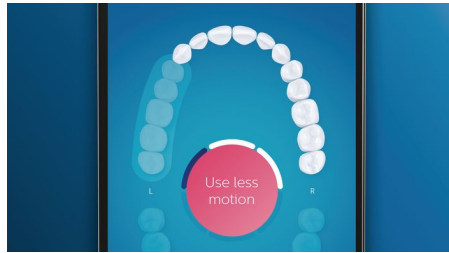

Never miss a spot

The Philips Sonicare app lets you know when you've achieved a thorough clean, and coaches you to be a better, more mindful brusher.