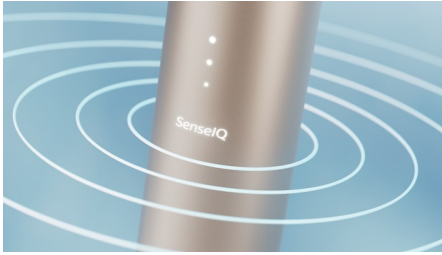

- Sleek and compact design

Premium accessories

- Easy charging with the minimalist stand and base
- Limited edition Midnight blue USB-case for elegant travel

Highlights

SenseIQ technology

As you brush, SenseIQ technology senses pressure, motion, coverage and more up to 100 times per second. It then adapts the intensity if you push too hard. The intelligence of SenseIQ takes the guesswork out of brushing modes, so you can experience effortless care and better brushing over time.