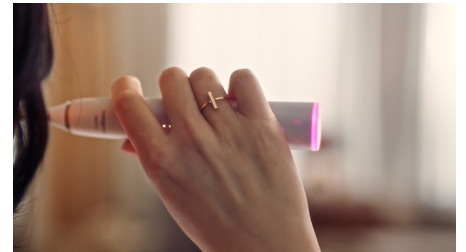

Cares for your oral health

Philips Sonicare 9900 Prestige is designed around you. Its state-of-the-art technology is so in tune with you and effortless to use that you barely know it is there. Luckily, the results say it all.

Real-time feedback

You might not notice when you brush too hard or start scrubbing, but your toothbrush will. The light ring on the end of your handle will gently remind you to ease off the pressure or scrubbing motion.