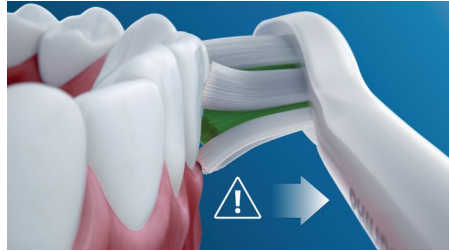

Safe and gentle

You can be sure of a safe brushing experience: our sonic technology is suitable for use with braces, fillings, crowns, and veneers, and helps prevent cavities and improve gum health.

The only true sonic technology

Philips Sonicare's advanced sonic technology pulses water between teeth, and its brush strokes break up plaque and sweep it away for an exceptional daily clean.

Monitor your brushing pressure

Brushing too hard can damage your teeth and gums. To prevent this, your Philips Sonicare ProtectiveClean emits a gentle pulsing sound to remind you to ease off on the pressure.