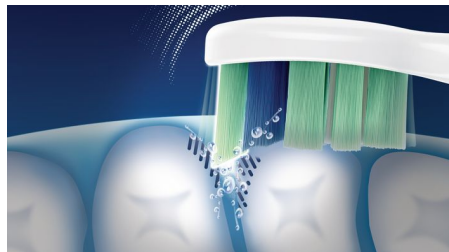

## Sonic technology

Our sonic technology creates a unique dynamic cleaning action that drives fluid deep between teeth and along the gumline for a thorough-yet-gentle clean

## Safe and gentle

The gentle motion of this Philips Sonicare power toothbrush is safe for dental work, including orthodontics, implants and veneers, so you can brush without worry.

## Better access to back teeth

This plaque-removing toothbrush has a slim, angled brush head which provides better access to back teeth and hard-to-reach places.

## Better in hard-to-reach areas

The slim, angled neck and easy-grip handle of this toothbrush helps with better cleaning in hard-to-reach areas than a manual toothbrush