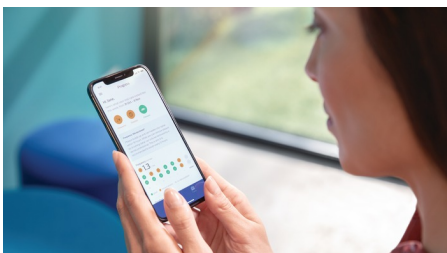

Progress Report

The DiamondClean 9000 gives you the guidance you need to improve and maintain healthy brushing habits in between dentist checkups. Built-in smart sensors let you know when you're using too much pressure, and by connecting your brushing experience to the

Sonicare app, a personalized Progress Report helps you stay on track, to see how much you've improved over time.