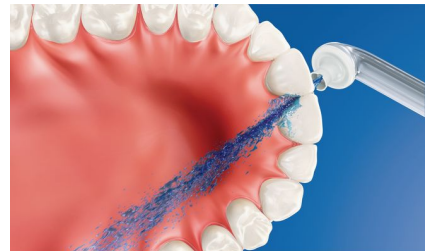

Extra deep cleaning

Our Deep Clean mode means you can really focus on specific areas, paying them extra attention. We've combined our unique brush head motion with an extended 3 minutes of brushing time so your teeth get a truly deep clean.

Design with storage in mind

Your deluxe USB travel case doubles as a charger so you stay topped up on the go. Place your toothbrush in the case and connect to your laptop or plug into a wall socket. Also includes a brush head holder for extra hygiene

when traveling. As for charging at home, our sleek charger glass fits stylishly into your bathroom and doubles as a glass for rinsing after brushing. Simply place your brush into the glass. Enjoy two weeks of regular use from a single full charge.

Up to 99.9% plaque removal

AirFloss Pro/Ultra removes up to 99.9% of plaque from treated areas.***

Micro-droplet technology

Our clinically-proven results are possible from our unique technology that combines air and mouthwash or water to powerfully yet gently clean between teeth and along the gumline.