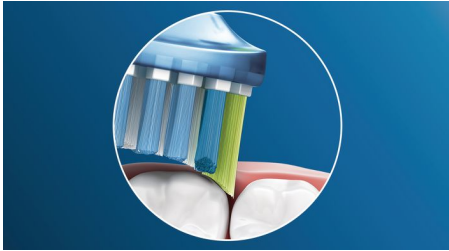

Improves oral health

- Whitens teeth more than 2x better than a manual toothbrush
- Up to 99.9% plaque removal***

Superior technology

- Air and micro-droplet technology
- Triple burst customizable settings

The easiest way to effectively clean between teeth

- Takes just 60 seconds: Point, Press, Clean!

Highlights

Say goodbye to plaque

And thanks to its flexible design, it removes up to 10x more plaque from hard-to-reach areas* for a truly deep clean along the gum line and between teeth.