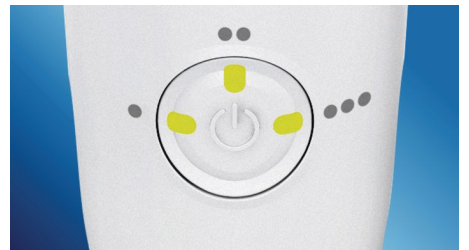

Triple burst customization

AirFloss Pro/Ultra's powerful spray can be customized to your liking, with single, double or triple bursts for each press of the activation button.