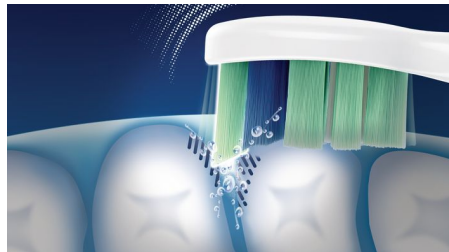

Recommended by dental professionals world wide

- Better plaque removal to help reduce cavities
- Safe on orthodontics, dental work and veneers

asimpleswitch.com

Highlights

Helps reduce cavities

Provides better plaque removal and access to back teeth; brushing twice a day every day with this brush can help reduce cavities

Up to 7x better plaque removal

Removes up to 7x more plaque than a manual toothbrush for a superior clean

Sonic technology

Our sonic technology creates a unique dynamic cleaning action that drives fluid deep between teeth and along the gumline for a thorough-yet-gentle clean

Safe and gentle

The gentle motion of this Philips Sonicare power toothbrush is safe for dental work, including orthodontics, implants and veneers, so you can brush without worry.

Better in hard-to-reach areas

The slim, angled neck and easy-grip handle of this toothbrush helps with better cleaning in hard-to-reach areas than a manual toothbrush

Better access to back teeth

This plaque-removing toothbrush has a slim, angled brush head which provides better access to back teeth and hard-to-reach places.