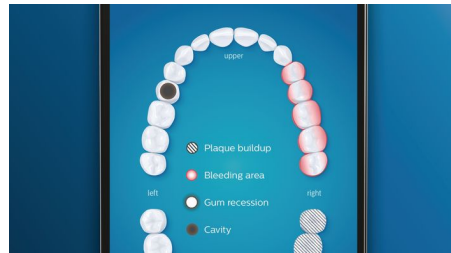

Focus areas and goal-setting

If you identify specific spots in a patient's mouth that need more attention due to plaque buildup, gum recession or any other issue, DiamondClean Smart can help them tackle those trouble areas. Patients can highlight these spots in their personalized 3D mouth-map within the Philips Sonicare app, and they will receive reminders to give these areas the extra care they need each time they brush. The Philips Sonicare app maintains a running history of their brushing data, so patients can easily review their performance, track their progress and work to improve their daily oral care routine.