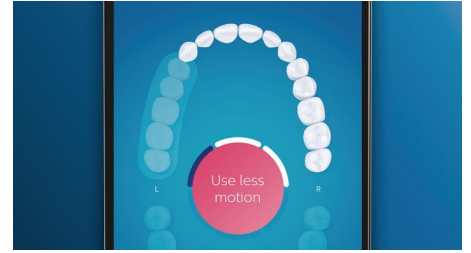

TongueCare+ tongue brush

With 240 elastomer MicroBristles, the TongueCare+ tongue brush is specifically designed to clean the soft and porous surface of the tongue. The flexible MicroBristles contour to and gently clean around the ridges and grooves, to remove bacteria buildup and drive our bacteria-killing BreathRx tongue spray deeper. The compact shape allows patients to comfortably clean the entire tongue.

Focus areas and goal-setting

If you identify specific spots in a patient's mouth that need more attention due to plaque buildup, gum recession or any other issue, DiamondClean Smart can help them tackle those trouble areas. Patients can highlight these spots in their personalized 3D mouth-map within the Philips Sonicare app, and they will receive reminders to give these areas the extra care they need each time they brush. The Philips Sonicare app maintains a running history of their brushing data, so patients can easily review their performance, track their progress and work to improve their daily oral care routine.

Location sensor

DiamondClean Smart's location sensor shows patients where they're brushing too little for better coverage. If there are spots your patients consistently miss when they're brushing, the location sensor will bring them to their attention.