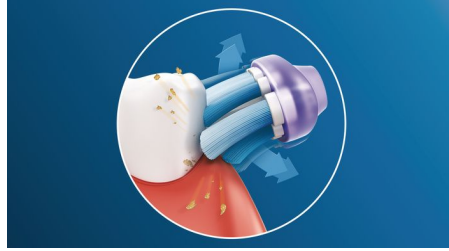

Highlights

Focus on gum health

With the Philips Sonicare Premium Gum Care brush head, even the deepest clean is gentle. As your toothbrush moves along the gum line, Premium Gum Care's flexible sides and bristles absorb any excess pressure so your gums are protected, even if you brush too hard. Bristles work hard to remove plaque and bacteria along the gum line helping to improve gum health. Thanks to this brush head's curved design, you can be sure of maximized bristle contact.

Adaptive cleaning technology

You get a personalized clean every time you brush with our adaptive cleaning technology. Soft rubber sides flex to let Premium Gum Care adapt to the shape of your teeth and gums, absorbing any excess brushing pressure and enhancing our sonic cleaning power. Bristles can then adjust to the shape of your teeth and gums so you get up to 2x more surface contact than a regular brush head** for deeper cleaning even in hard-to-reach areas.

Say goodbye to plaque

Thanks to its flexible design, Premium Gum Care removes up to 10x more plaque than a manual toothbrush. It moves to enhance our unique Philips Sonicare cleaning technology so that however you brush, you get an exceptional clean you can see and feel.