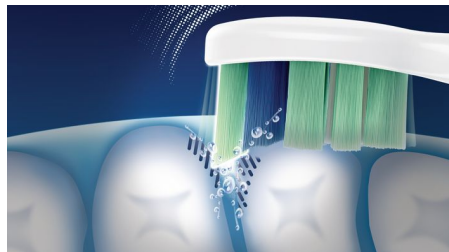

- Better plaque removal to help reduce cavities
- Safe on orthodontics, dental work and veneers

Highlights

Helps reduce cavities

Provides better plaque removal and access to back teeth; brushing twice a day every day with this brush can help reduce cavities

Up to 7x better plaque removal

Removes up to 7x more plaque than a manual toothbrush for a superior clean

Sonic technology

Our sonic technology creates a unique dynamic cleaning action that drives fluid deep between teeth and along the gumline for a thorough-yet-gentle clean

Safe and gentle

The gentle motion of this Philips Sonicare power toothbrush is safe for dental work, including orthodontics, implants and veneers, so you can brush without worry.

Better access to back teeth

This plaque-removing toothbrush has a slim, angled brush head which provides better access to back teeth and hard-to-reach places.

Better in hard-to-reach areas

The slim, angled neck and easy-grip handle of this toothbrush helps with better cleaning in hard-to-reach areas than a manual toothbrush