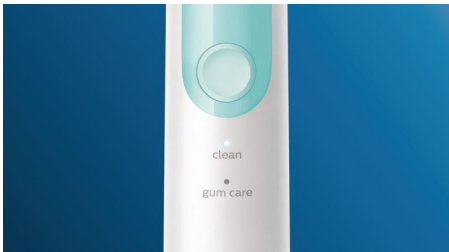

Brushing your way

This toothbrush allows you to customize your brushing with a choice of two modes and three intensities. Clean mode is standard for superior cleaning. And Gum Care mode adds an extra minute of reduced-power brushing, so you can gently massage your gums. Three intensities allow you to switch the order of 'higher' and 'lower' to align with the intensities from left to right.