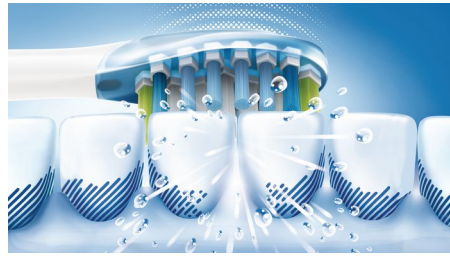

## Adjusts to your teeth

Our AdaptiveClean brush head is the only electric toothbrush head that can follow the unique shape of your teeth and gums. With soft flexible sides made of rubber, the bristles of the brush head can adjust to the shape of each tooth's surface. You get up to 4x more surface contact\* and up to 10x more plaque removal\*\* along the gum line and between teeth. Even hard-to-reach areas get a deep clean that's still gentle on gums.

## Gentle on gums

With an AdaptiveClean brush head, even the deepest clean is gentle. As your sonic toothbrush tracks along the gum line, the flexible sides and bristles of the brush head absorb any excessive pressure you might apply. The soft tissue around your gums is protected even if you brush too hard.

## Our deepest clean

Our most innovative brush head is also our deepest cleaning brush head yet. Thanks to its flexible form, the AdaptiveClean brush head can remove up to 10x more plaque from hard-to-reach areas. The movement of the brush head is specifically designed to enhance the dynamic cleaning action of your Philips Sonicare toothbrush. However you brush, you get an exceptional clean that you can see and feel.

## Maximized sonic motion

Philips Sonicare's advanced sonic technology pulses water between teeth, and its brush strokes break up plaque and sweep it away for an exceptional daily clean.