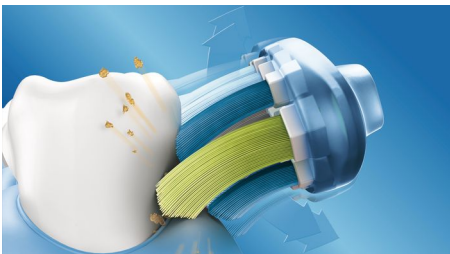

Gentle on gums

With an AdaptiveClean brush head, even the deepest clean is gentle. As your sonic toothbrush tracks along the gum line, the flexible sides and bristles of the brush head absorb any excessive pressure you might apply. The soft tissue around your gums is protected even if you brush too hard.