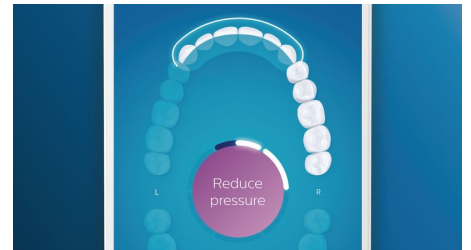

## TouchUp feature

If you happen to miss a spot while brushing your teeth, your app's TouchUp feature will show you. You can then go back for a second pass, and be confident you are getting a complete clean, every time.

## Smart replacement reminders

Brush heads wear-out over time and become less effective at removing plaque. With smart brush head recognition you'll never lose track of when to replace your brush head. Your toothbrush tracks how long and hard you've brushed with each brush head, and will alert you when it's time to replace. You can also monitor the lifetime of your brush heads in the Philips Sonicare app, and even order replacements so you're never caught short.

## Focus areas and goal-setting

Any trouble areas your dentist has pointed out? We'll highlight them on your in-app 3D mouth map, and remind you to pay extra attention to these areas.

## Too much pressure?

You might not notice when you brush too hard, but your DiamondClean Smart will. If you use too much pressure, the light ring on the end of your handle will flash. This is a gentle reminder to ease off the pressure, and let your brush head do the work. 7 out of 10 people found this feature helped them become a better brusher.