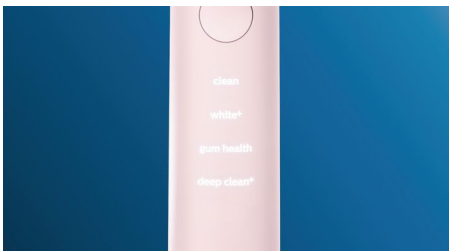

4 modes, 3 intensity settings

With DiamondClean Smart you get the full works. Our 3 intensity settings let you boost your clean, and our 4 modes cover all your brushing needs; Clean mode for exceptional daily cleaning, White+ to remove stains, Deep Clean+ for an invigorating deep clean, and Gum Health to gently clean along your gum line.