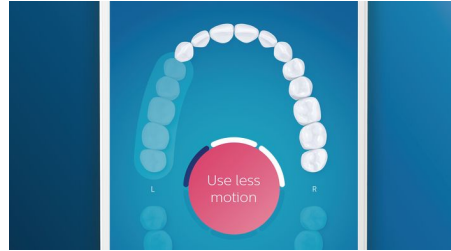

Never miss a spot

The Philips Sonicare app lets you know when you've achieved a thorough clean, and coaches you to be a better, more mindful brusher.