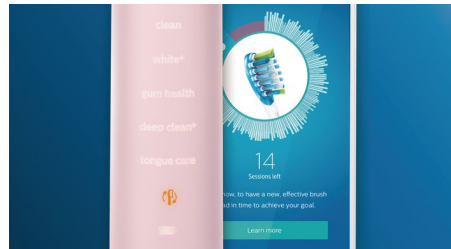

Smart replacement reminders

Brush heads wear-out over time and become less effective at removing plaque. With smart brush head recognition you'll never lose track of when to replace your brush head. Your toothbrush tracks how long and hard you've brushed with each brush head, and will alert you when it's time to replace. You can also monitor the lifetime of your brush heads in the Philips Sonicare app, and even order replacements so you're never caught short.