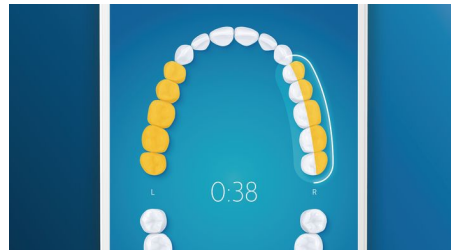

## Up to 7x healthier gums\*

Focus on improving your gum health with the G3 Premium Gum Care brush head. Its smaller size and targeted gum line bristles make it the perfect way to keep this area gum disease free. People who use this brush head have up to 100% less gum inflammation\* and up to 7x healthier gums in just two weeks.\*

## 4 modes, 3 intensity settings

With DiamondClean Smart you get the full works. Our 3 intensity settings let you boost your clean, and our 4 modes cover all your brushing needs; Clean mode for exceptional daily cleaning, White+ to remove stains, Deep Clean+ for an invigorating deep clean, and Gum Health to gently clean along your gum line.

## TouchUp feature

If you happen to miss a spot while brushing your teeth, your app's TouchUp feature will show you. You can then go back for a second pass, and be confident you are getting a complete clean, every time.