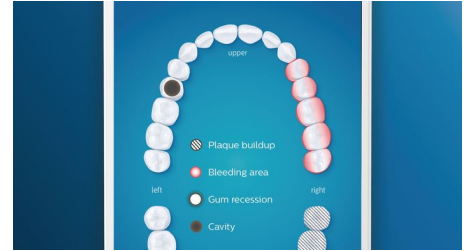

Focus areas and goal-setting

Any trouble areas your dentist has pointed out? We'll highlight them on your in-app 3D mouth map, and remind you to pay extra attention to these areas.