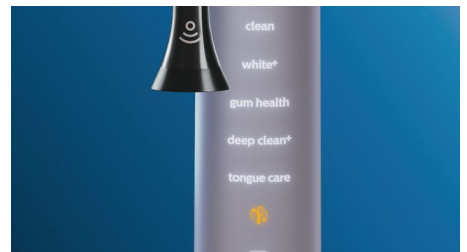

BrushSync mode pairing

Wondering which mode and intensity you should use? Wonder no longer. A microchip in your brush head tells your DiamondClean Smart which one you're using. So if you click on a gum-care brush head, for example, your toothbrush knows to select the optimal mode and intensity to provide a gentle yet effective care for your gums. All you need to do is to press the power button.

[asimpleswitch.com](https://www.asimpleswitch.com)

Philips Green Logo

Philips Green Products can reduce costs, energy consumption and CO2 emissions. How? They offer a significant environmental improvement in one or more of the Philips Green Focal Areas – Energy efficiency, Packaging, Hazardous substances, Weight, Recycling and disposal and Lifetime reliability.