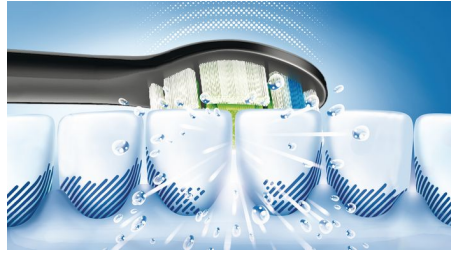

Highlights

Three different cleaning modes

The three modes include a Clean mode for an outstanding clean in 2 minutes. A White mode for removing surface stains and a Massage mode to stimulate the gum.

Improves gum health

This Philips Sonicare electric toothbrush provides optimal cleaning between teeth and along the gumline for improved gum health in just two weeks.

Helps whiten teeth

This Philips Sonicare electric toothbrush helps to remove and reduce stains on your teeth for a brighter smile.

Removes up to 7x more plaque

Removes up to 7 times more plaque from hard to reach places than a manual toothbrush

DiamondClean brush head

DiamondClean toothbrush heads, Philips Sonicare's best whitening brush head, have diamond shaped bristles to effectively yet gently remove surface stains and scrape away plaque. Removes stain build up from coffee, tea, red wine, cigarettes and tobacco in just 1 week.