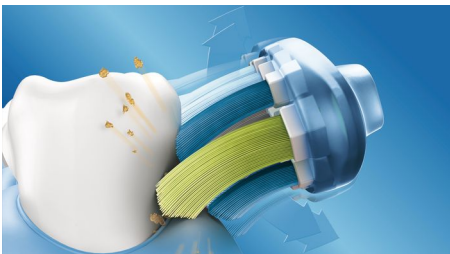

- Part of a better oral healthcare routine

Highlights

Adjusts to your teeth

Our AdaptiveClean brush head is the only electric toothbrush head that can follow the unique shape of your teeth and gums. With soft flexible sides made of rubber, the bristles of the brush head can adjust to the shape of each tooth's surface. You get up to 4x more surface contact* and up to 10x more plaque removal** along the gum line and between teeth. Even hard-to-reach areas get a deep clean that's still gentle on gums.

Gentle on gums

With an AdaptiveClean brush head, even the deepest clean is gentle. As your sonic toothbrush tracks along the gum line, the flexible sides and bristles of the brush head absorb any excessive pressure you might apply. The soft tissue around your gums is protected even if you brush too hard.

Our deepest clean

Our most innovative brush head is also our deepest cleaning brush head yet. Thanks to its flexible form, the AdaptiveClean brush head can remove up to 10x more plaque from hard-to-reach areas. The movement of the brush head is specifically designed to enhance the dynamic cleaning action of your Philips Sonicare toothbrush. However you brush, you get an exceptional clean that you can see and feel.