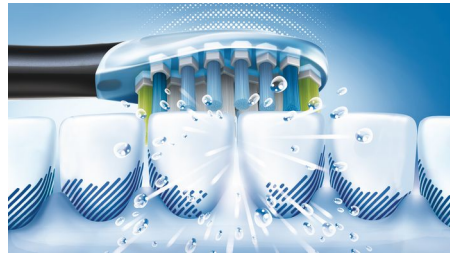

- Part of a better oral healthcare routine

Highlights

Adjusts to your teeth

Our AdaptiveClean brush head is the only electric toothbrush head that can follow the unique shape of your teeth and gums. With soft flexible sides made of rubber, the bristles of the brush head can adjust to the shape of each tooth's surface. You get up to 4x more surface contact* and up to 10x more plaque removal** along the gum line and between teeth. Even hard-to-reach areas get a deep clean that's still gentle on gums.

Gentle on gums

With an AdaptiveClean brush head, even the deepest clean is gentle. As your sonic toothbrush tracks along the gum line, the flexible sides and bristles of the brush head absorb any excessive pressure you might apply. The soft tissue around your gums is protected even if you brush too hard.

Our deepest clean

Our most innovative brush head is also our deepest cleaning brush head yet. Thanks to its flexible form, the AdaptiveClean brush head can remove up to 10x more plaque from hard-to-reach areas. The movement of the brush head is specifically designed to enhance the dynamic cleaning action of your Philips Sonicare toothbrush. However you brush, you get an exceptional clean that you can see and feel.

Maximized sonic motion

Philips Sonicare's advanced sonic technology pulses water between teeth, and its brush strokes break up plaque and sweep it away for an exceptional daily clean.

Click-on brush head system