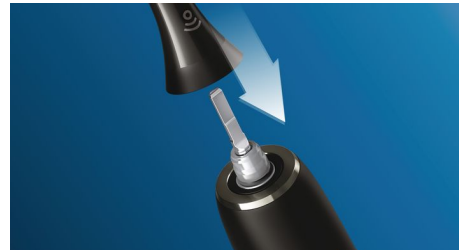

Easy to click-on

Your Premium White brush head fits perfectly with any Philips Sonicare toothbrush handle, except PowerUp Battery and Essence. Simply click on and off for easy replacement and cleaning.