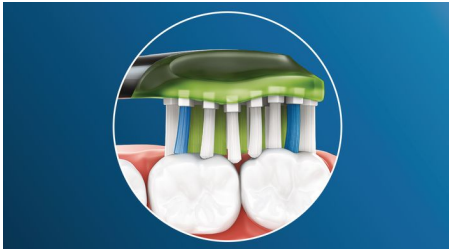

Innovative technology

- Automatically selects optimal mode for ultimate results***
- Philips Sonicare's advanced sonic technology

Designed to optimize performance

- Tested to meet your oral health needs
- Click-on design for simple brush head placement
- Always know when to replace. Always get an effective clean.

Highlights

Whiter teeth, fast

Dense bristles packed into the center of the Philips Sonicare Premium White brush head work hard to remove plaque, and everyday surface stains from food and drinks. Flexing sides let bristles contour to the unique shape of your teeth and gums for deep cleaning and a brighter smile in just 3 days.

Adaptive cleaning technology

You get a personalized clean every time you brush with our adaptive cleaning technology. Soft, flexible rubber sides let Premium White adapt to the unique contours of your mouth. Our bristles adjust to your gums and teeth, giving you up to 4x more surface contact** than a regular brush head for deeper cleaning, even in hard to reach spots. The adaptive cleaning technology also allows gentle tracking along the gumline and absorb excessive brushing pressure, and enables an enhanced sweeping motion for a unique in-mouth feel and superior cleaning.

Say goodbye to plaque

With Premium White, you get exceptional cleaning as well as daily whitening. Its flexible design helps remove up to 10x more plaque**** from teeth and along the gum line for a deep clean you can see and feel.