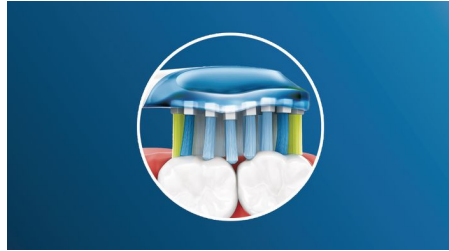

Look after those gums

With optimal cleaning from your DiamondClean, gums will become healthier in 2 weeks*. Removing up to 7x more plaque along the gum line than a manual toothbrush*, you'll get your healthiest smile.

Up to 2x healthier teeth

Click on our AdaptiveClean brush head for a deep, gentle clean that leaves gums up to 2x healthier than a manual toothbrush. Soft rubber sides flex along every contour of your teeth and gums to absorb any excess pressure. Bristles can then reach deep between teeth giving you a comfortable, effective deep clean.