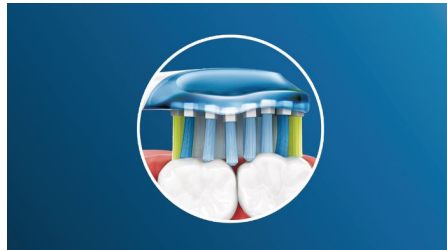

## Look after those gums

With optimal cleaning from your DiamondClean, gums will become healthier in 2 weeks\*. Removing up to 7x more plaque along the gum line than a manual toothbrush\*, you'll get your healthiest smile.

## Up to 2x healthier teeth

Click on our AdaptiveClean brush head for a deep, gentle clean that leaves gums up to 2x healthier than a manual toothbrush. Soft rubber sides flex along every contour of your teeth and gums to absorb any excess pressure. Bristles can then reach deep between teeth giving you a comfortable, effective deep clean.