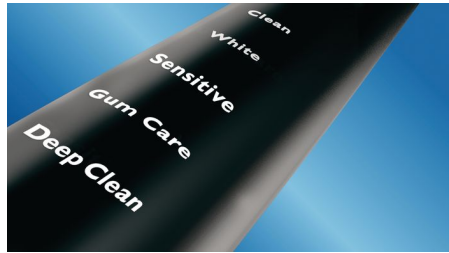

Extra deep cleaning

Our Deep Clean mode means you can really focus on specific areas, paying them extra attention. We've combined our unique brush head motion with an extended 3 minutes of brushing time so your teeth get a truly deep clean.