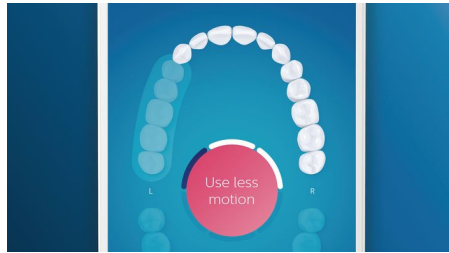

Never miss a spot

The Philips Sonicare app lets you know when you've achieved a thorough clean, and coaches you to be a better, more mindful brusher.