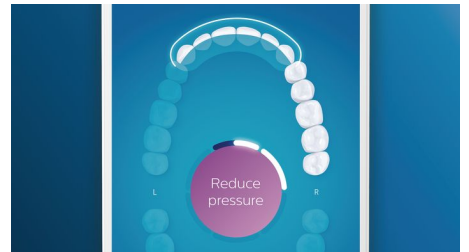

## TouchUp feature

If you happen to miss a spot while brushing your teeth, your app's TouchUp feature will show you. You can then go back for a second pass, and be confident you are getting a complete clean, every time.

## Focus areas and goal-setting

Any trouble areas your dentist has pointed out? We'll highlight them on your in-app 3D mouth map, and remind you to pay extra attention to these areas.

## Too much pressure?

You might not notice when you brush too hard, but your DiamondClean Smart will. If you use too much pressure, the light ring on the end of your handle will flash. This is a gentle reminder to ease off the pressure, and let your brush head do the work. 7 out of 10 people found this feature helped them become a better brusher.