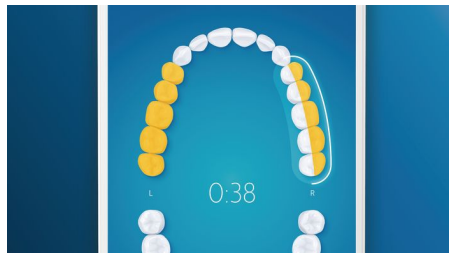

## Whiter teeth, fast

Click on the W3 Premium White brush head to remove surface stains and reveal your whitest smile. With its densely packed central stain removal bristles, it's clinically proven to remove up to 100% more stains in just three days.\*\*

## TongueCare+ tongue brush

Click on the TongueCare+ tongue brush to gently remove odor causing bacteria from the pores of your tongue. Its 240 specially designed MicroBristles get between all your tongue's ridges and grooves to remove bacteria and debris that lead to bad breath. Team with our antibacterial BreathRx tongue spray for superior cleaning and super fresh breath.

## TouchUp feature

If you happen to miss a spot while brushing your teeth, your app's TouchUp feature will show you. You can then go back for a second pass, and be confident you are getting a complete clean, every time.