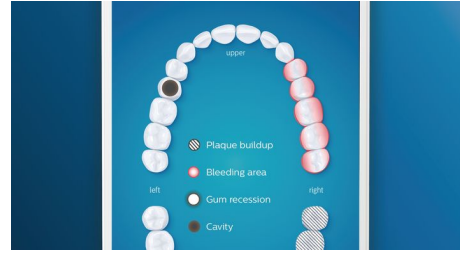

Focus areas and goal-setting

Any trouble areas your dentist has pointed out? We'll highlight them on your in-app 3D mouth map, and remind you to pay extra attention to these areas.